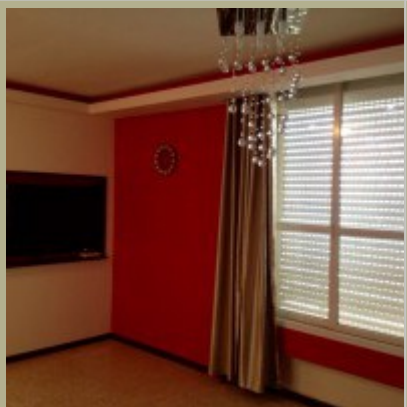

Garages:	1
Building year:	1985
Floor number:	8
Total number of floors:	10
Min distance to transport:	50
Furniture:	Furnished
Accommodations:	Beach service (included), Covered parking, Elevator, High-speed internet, Pool, Hot water and heating, Seaview, Satellite TV or cable TV, Electronic security
Appliances:	Bedclothes, Iron and board, Microwave, Refrigerator, Air conditioning, Toaster, TV(s), Washing machine, Vacuum cleaner
Local amenities:	Cycling, Fishing, Hiking, beauty salon, Shopping/restaurants, Surfing, Swimming
Environment, surroundings:	Beach service (available), Golf nearby, Ocean nearby, Ocean view, Near bus stop, Near bank, Parking lot, Disability access, Laundry, Swimming pool, playground

Gallery