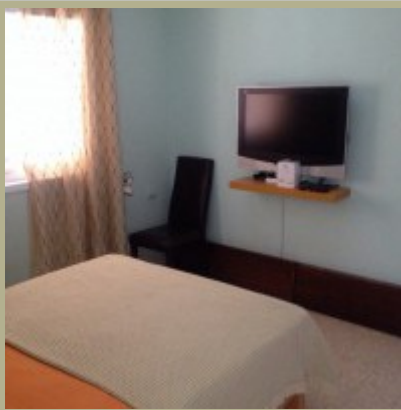

Listing provided by

NITZA real estate, Agency

About us:

Я смогу вам помочь найти самую лучшую квартиру

Facebook:

<https://www.facebook.com/nina.varshav>

Twitter:

<https://twitter.com/nina10dom>

Vkontakte:

No information

Location:

Israel, Netanya, ☒☒☒☒ 8

Phone number:

054-444-0867

Contact email:

nina@netanyaproperty.com

Web-site:

www.netanyaproperty.com

Working days:

Monday, Tuesday, Wednesday, Thursday, Sunday

Working hours:

10:00 - 19:30

Lunch time:

14:00 - 16:30